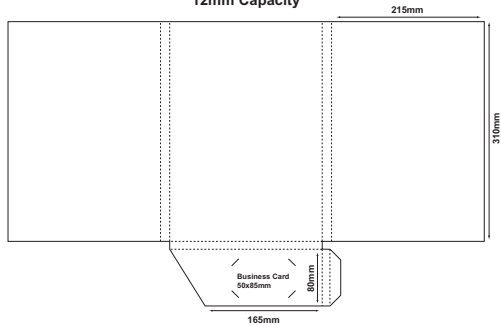

SPOT UV VARNISH: PLEASE CALL FOR BESPOKE QUOTATION.

See reverse for cutter templates...

FOR MORE BESPOKE ITEMS...

CALL US ON **0116 275 3333**

Folder 009

10mm Capacity

Folder 018

12mm Capacity

Folder 015

10/20mm Capacity

Folder 027

4mm Capacity

A4 + FOLDERS

UP TO 2 SPOT-COLOURS, SHORT-RUN FOLDERS WITH NO BLEED.
A VERY COST EFFECTIVE SOLUTION, IDEAL FOR SMALL CONFERENCES, SEMINARS ETC.

STYLE F (SELF-ASSEMBLY)