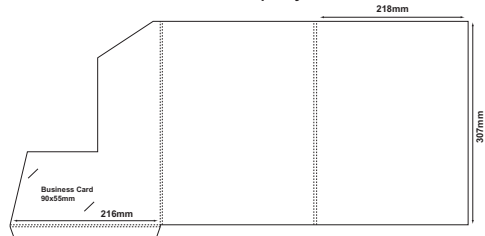

SPOT UV VARNISH: PLEASE CALL FOR BESPOKE QUOTATION.

See reverse for cutter templates...

FOR MORE BESPOKE ITEMS...

CALL US ON **0116 275 3333**

Folder 009

10mm Capacity

Folder 018

12mm Capacity

Folder 015

10/20mm Capacity

Folder 027

4mm Capacity

A4 + FOLDERS

UP TO 2 SPOT-COLOURS, SHORT-RUN FOLDERS WITH NO BLEED.
A VERY COST EFFECTIVE SOLUTION, IDEAL FOR SMALL CONFERENCES, SEMINARS ETC.

STYLE F (SELF-ASSEMBLY)