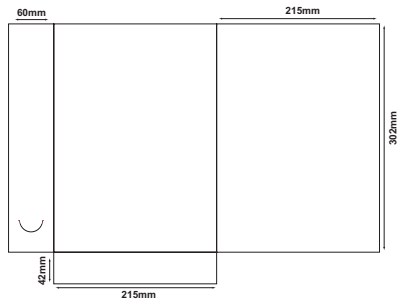

A4 + FOLDERS

STYLE B (SELF-ASSEMBLY)

SIZE/STYLE	FRONT	REVERSE	250	500	750	1,000	2,000	3,000	4,000	5,000	10,000
(19637)			£287	£325	£360	£399	£565	£695	£848	£969	£1,705
(19562)			£418	£465	£504	£552	£730	£868	£1,027	£1,162	£1,922