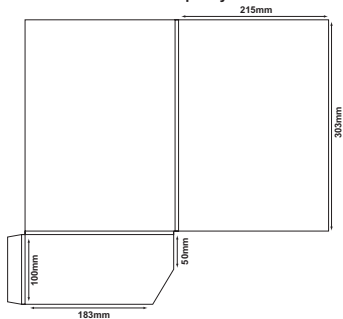

Folder 010

No Capacity

Folder 001

No Capacity

A4 + FOLDERS

STYLE D (1 GLUED FLAP, WITH CAPACITY)

SIZE/STYLE	FRONT	REVERSE	250	500	750	1,000	2,000	3,000	4,000	5,000	10,000
(19563)			£357	£420	£462	£525	£788	£1,023	£1,256	£1,454	£2,477
(19564)			£479	£553	£601	£646	£959	£1,191	£1,447	£1,656	£2,741

SPOT UV VARNISH: PLEASE CALL FOR BESPOKE QUOTATION.

See reverse for cutter templates...

FOR MORE BESPOKE ITEMS...

CALL US ON **0116 275 3333**

Folder 005

4mm Capacity

Folder 021

10mm Capacity

Folder 020

5mm Capacity

Folder 034

5mm Capacity

A4+ FOLDERS

STYLE E (2 GLUED FLAPS, OR 6PP A4+ WALLETS)

SIZE/STYLE	FRONT	REVERSE	250	500	750	1,000	2,000	3,000	4,000	5,000	10,000
(19565)			£432	£495	£559	£598	£905	£1,185	£1,465	£1,748	£3,109
(19566)			£573	£625	£673	£725	£1,054	£1,314	£1,620	£1,902	£3,266