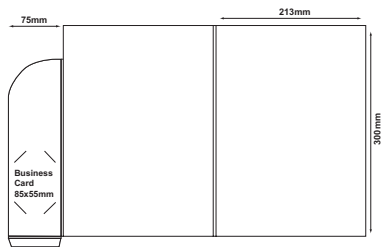

SPOT UV VARNISH: PLEASE CALL FOR BESPOKE QUOTATION.

See reverse for cutter templates...

FOR MORE BESPOKE ITEMS...

CALL US ON **0116 275 3333**

Folder 005

4mm Capacity

Folder 021

10mm Capacity

Folder 020

5mm Capacity

Folder 034

5mm Capacity

A4+ FOLDERS

STYLE E (2 GLUED FLAPS, OR 6PP A4+ WALLETS)

SIZE/STYLE	FRONT	REVERSE	250	500	750	1,000	2,000	3,000	4,000	5,000	10,000
(19565)			£432	£495	£559	£598	£905	£1,185	£1,465	£1,748	£3,109
(19566)			£573	£625	£673	£725	£1,054	£1,314	£1,620	£1,902	£3,266