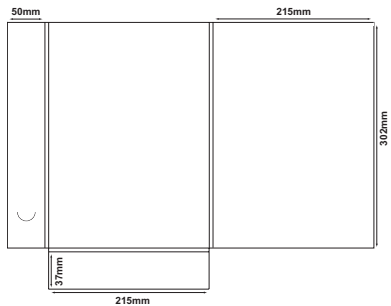

Folder 026

5mm Capacity