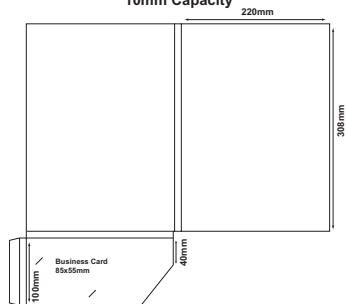

SPOT UV VARNISH: PLEASE CALL FOR BESPOKE QUOTATION.

See reverse for cutter templates...

FOR MORE BESPOKE ITEMS...

CALL US ON **0116 275 3333**

Folder 005

4mm Capacity

Folder 021

10mm Capacity

Folder 020

5mm Capacity

Folder 034

5mm Capacity

A4+ FOLDERS

STYLE E (2 GLUED FLAPS, OR 6PP A4+ WALLETS)

SIZE/STYLE	FRONT	REVERSE	250	500	750	1,000	2,000	3,000	4,000	5,000	10,000
(19565)			£432	£495	£559	£598	£905	£1,185	£1,465	£1,748	£3,109
(19566)			£573	£625	£673	£725	£1,054	£1,314	£1,620	£1,902	£3,266