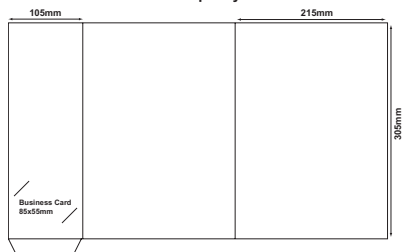

Folder 010

No Capacity

Folder 001

No Capacity

A4 + FOLDERS

STYLE D (1 GLUED FLAP, WITH CAPACITY)

SIZE/STYLE	FRONT	REVERSE	250	500	750	1,000	2,000	3,000	4,000	5,000	10,000
(19563)			£357	£420	£462	£525	£788	£1,023	£1,256	£1,454	£2,477
(19564)			£479	£553	£601	£646	£959	£1,191	£1,447	£1,656	£2,741