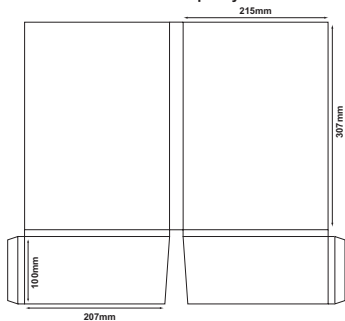

SPOT UV VARNISH: PLEASE CALL FOR BESPOKE QUOTATION.

See reverse for cutter templates...

FOR MORE BESPOKE ITEMS...

CALL US ON **0116 275 3333**

Folder 009

10mm Capacity

Folder 018

12mm Capacity

Folder 015

10/20mm Capacity

Folder 027

4mm Capacity

A4 + FOLDERS

UP TO 2 SPOT-COLOURS, SHORT-RUN FOLDERS WITH NO BLEED.
A VERY COST EFFECTIVE SOLUTION, IDEAL FOR SMALL CONFERENCES, SEMINARS ETC.

STYLE F (SELF-ASSEMBLY)