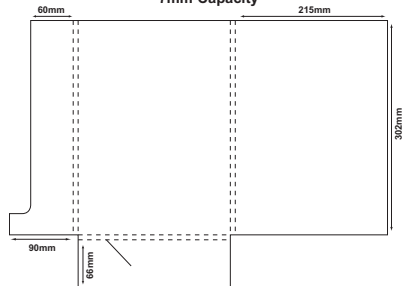

SPOT UV VARNISH: PLEASE CALL FOR BESPOKE QUOTATION.

See reverse for cutter templates...

FOR MORE BESPOKE ITEMS...

CALL US ON **0116 275 3333**

Folder 003

6mm Capacity

Folder 007

7mm Capacity