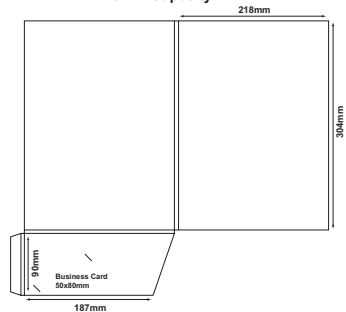

SPOT UV VARNISH: PLEASE CALL FOR BESPOKE QUOTATION.

See reverse for cutter templates...

FOR MORE BESPOKE ITEMS...

CALL US ON **0116 275 3333**

Folder 005

4mm Capacity

Folder 021

10mm Capacity

Folder 020

5mm Capacity

Folder 034

5mm Capacity

A4+ FOLDERS

STYLE E (2 GLUED FLAPS, OR 6PP A4+ WALLETS)

SIZE/STYLE	FRONT	REVERSE	250	500	750	1,000	2,000	3,000	4,000	5,000	10,000
(19565)			£432	£495	£559	£598	£905	£1,185	£1,465	£1,748	£3,109
(19566)			£573	£625	£673	£725	£1,054	£1,314	£1,620	£1,902	£3,266