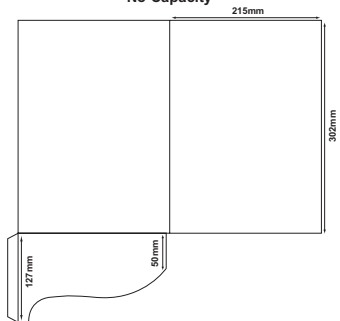

Folder 010

No Capacity

Folder 001

No Capacity

A4 + FOLDERS

STYLE D (1 GLUED FLAP, WITH CAPACITY)

SIZE/STYLE	FRONT	REVERSE	250	500	750	1,000	2,000	3,000	4,000	5,000	10,000
(19563)			£357	£420	£462	£525	£788	£1,023	£1,256	£1,454	£2,477
(19564)			£479	£553	£601	£646	£959	£1,191	£1,447	£1,656	£2,741