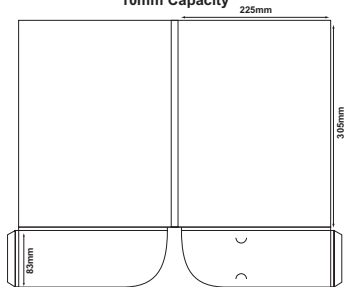

SPOT UV VARNISH: PLEASE CALL FOR BESPOKE QUOTATION.

See reverse for cutter templates...

FOR MORE BESPOKE ITEMS...

CALL US ON **0116 275 3333**

Folder 009

10mm Capacity

Folder 018

12mm Capacity

Folder 015

10/20mm Capacity

Folder 027

4mm Capacity

A4 + FOLDERS

UP TO 2 SPOT-COLOURS, SHORT-RUN FOLDERS WITH NO BLEED.
A VERY COST EFFECTIVE SOLUTION, IDEAL FOR SMALL CONFERENCES, SEMINARS ETC.

STYLE F (SELF-ASSEMBLY)