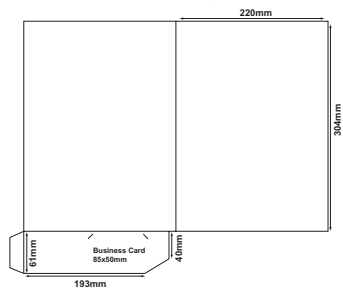

SPOT UV VARNISH: PLEASE CALL FOR BESPOKE QUOTATION.

See reverse for cutter templates...

FOR MORE BESPOKE ITEMS...

CALL US ON **0116 275 3333**

Folder 031

No Capacity

Folder 017

No Capacity

Folder 010

No Capacity

Folder 001

No Capacity

A4 + FOLDERS

STYLE D (1 GLUED FLAP, WITH CAPACITY)

SIZE/STYLE	FRONT	REVERSE	250	500	750	1,000	2,000	3,000	4,000	5,000	10,000
(19563)			£357	£420	£462	£525	£788	£1,023	£1,256	£1,454	£2,477
(19564)			£479	£553	£601	£646	£959	£1,191	£1,447	£1,656	£2,741