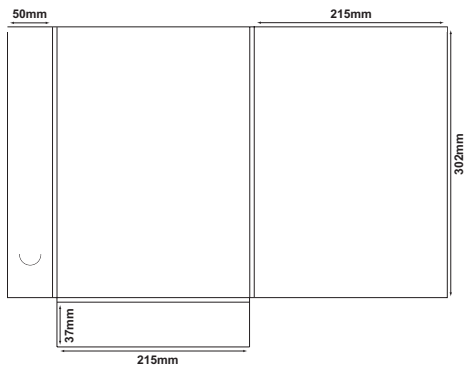

Folder 015

10/20mm Capacity

Folder 027

4mm Capacity

A4 + FOLDERS

UP TO 2 SPOT-COLOURS, SHORT-RUN FOLDERS WITH NO BLEED.
A VERY COST EFFECTIVE SOLUTION, IDEAL FOR SMALL CONFERENCES, SEMINARS ETC.

STYLE F (SELF-ASSEMBLY)

See reverse for cutter template...

FOR MORE BESPOKE ITEMS...

CALL US ON **0116 275 3333**

Folder 026

5mm Capacity

Our contact details

If you want to find out more about how we can help you and your business, please feel free to call or email us.