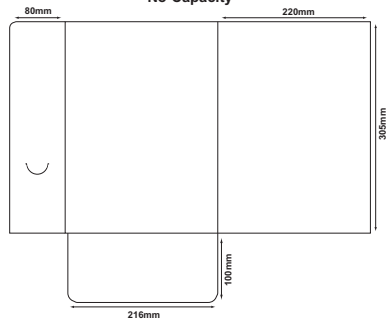

SPOT UV VARNISH: PLEASE CALL FOR BESPOKE QUOTATION.

See reverse for cutter templates...

FOR MORE BESPOKE ITEMS...

CALL US ON **0116 275 3333**

Folder 003

6mm Capacity

Folder 007

7mm Capacity

Folder 004

5mm Capacity

Folder 039

No Capacity

A4 + FOLDERS

STYLE C (1 GLUED FLAP, NO CAPACITY)

SIZE/STYLE	FRONT	REVERSE	250	500	750	1,000	2,000	3,000	4,000	5,000	10,000
(19569)			£335	£393	£457	£515	£712	£899	£1,059	£1,244	£2,160
(18468)			£466	£530	£593	£653	£880	£1,080	£1,262	£1,460	£2,434