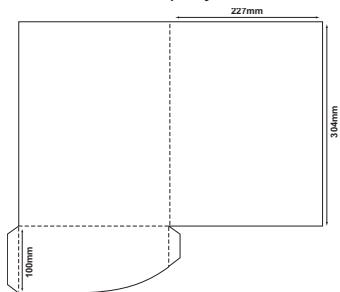

SPOT UV VARNISH: PLEASE CALL FOR BESPOKE QUOTATION.

See reverse for cutter templates...

FOR MORE BESPOKE ITEMS...

CALL US ON **0116 275 3333**

Folder 031

No Capacity

Folder 017

No Capacity

Folder 010

No Capacity

Folder 001

No Capacity

A4 + FOLDERS

STYLE D (1 GLUED FLAP, WITH CAPACITY)

SIZE/STYLE	FRONT	REVERSE	250	500	750	1,000	2,000	3,000	4,000	5,000	10,000
(19563)			£357	£420	£462	£525	£788	£1,023	£1,256	£1,454	£2,477
(19564)			£479	£553	£601	£646	£959	£1,191	£1,447	£1,656	£2,741