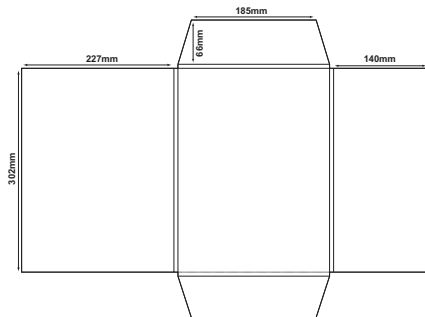

SPOT UV VARNISH: PLEASE CALL FOR BESPOKE QUOTATION.

See reverse for cutter templates...

FOR MORE BESPOKE ITEMS...

CALL US ON **0116 275 3333**

Folder 003

6mm Capacity

Folder 007

7mm Capacity

Folder 004

5mm Capacity

Folder 039

No Capacity

A4 + FOLDERS

STYLE C (1 GLUED FLAP, NO CAPACITY)

SIZE/STYLE	FRONT	REVERSE	250	500	750	1,000	2,000	3,000	4,000	5,000	10,000
(19569)			£335	£393	£457	£515	£712	£899	£1,059	£1,244	£2,160
(18468)			£466	£530	£593	£653	£880	£1,080	£1,262	£1,460	£2,434