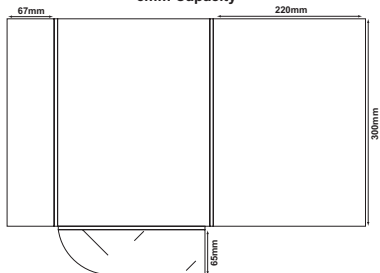

Folder 004

5mm Capacity

Folder 039

No Capacity

A4 + FOLDERS

STYLE C (1 GLUED FLAP, NO CAPACITY)

SIZE/STYLE	FRONT	REVERSE	250	500	750	1,000	2,000	3,000	4,000	5,000	10,000
(19569)			£335	£393	£457	£515	£712	£899	£1,059	£1,244	£2,160
(18468)			£466	£530	£593	£653	£880	£1,080	£1,262	£1,460	£2,434